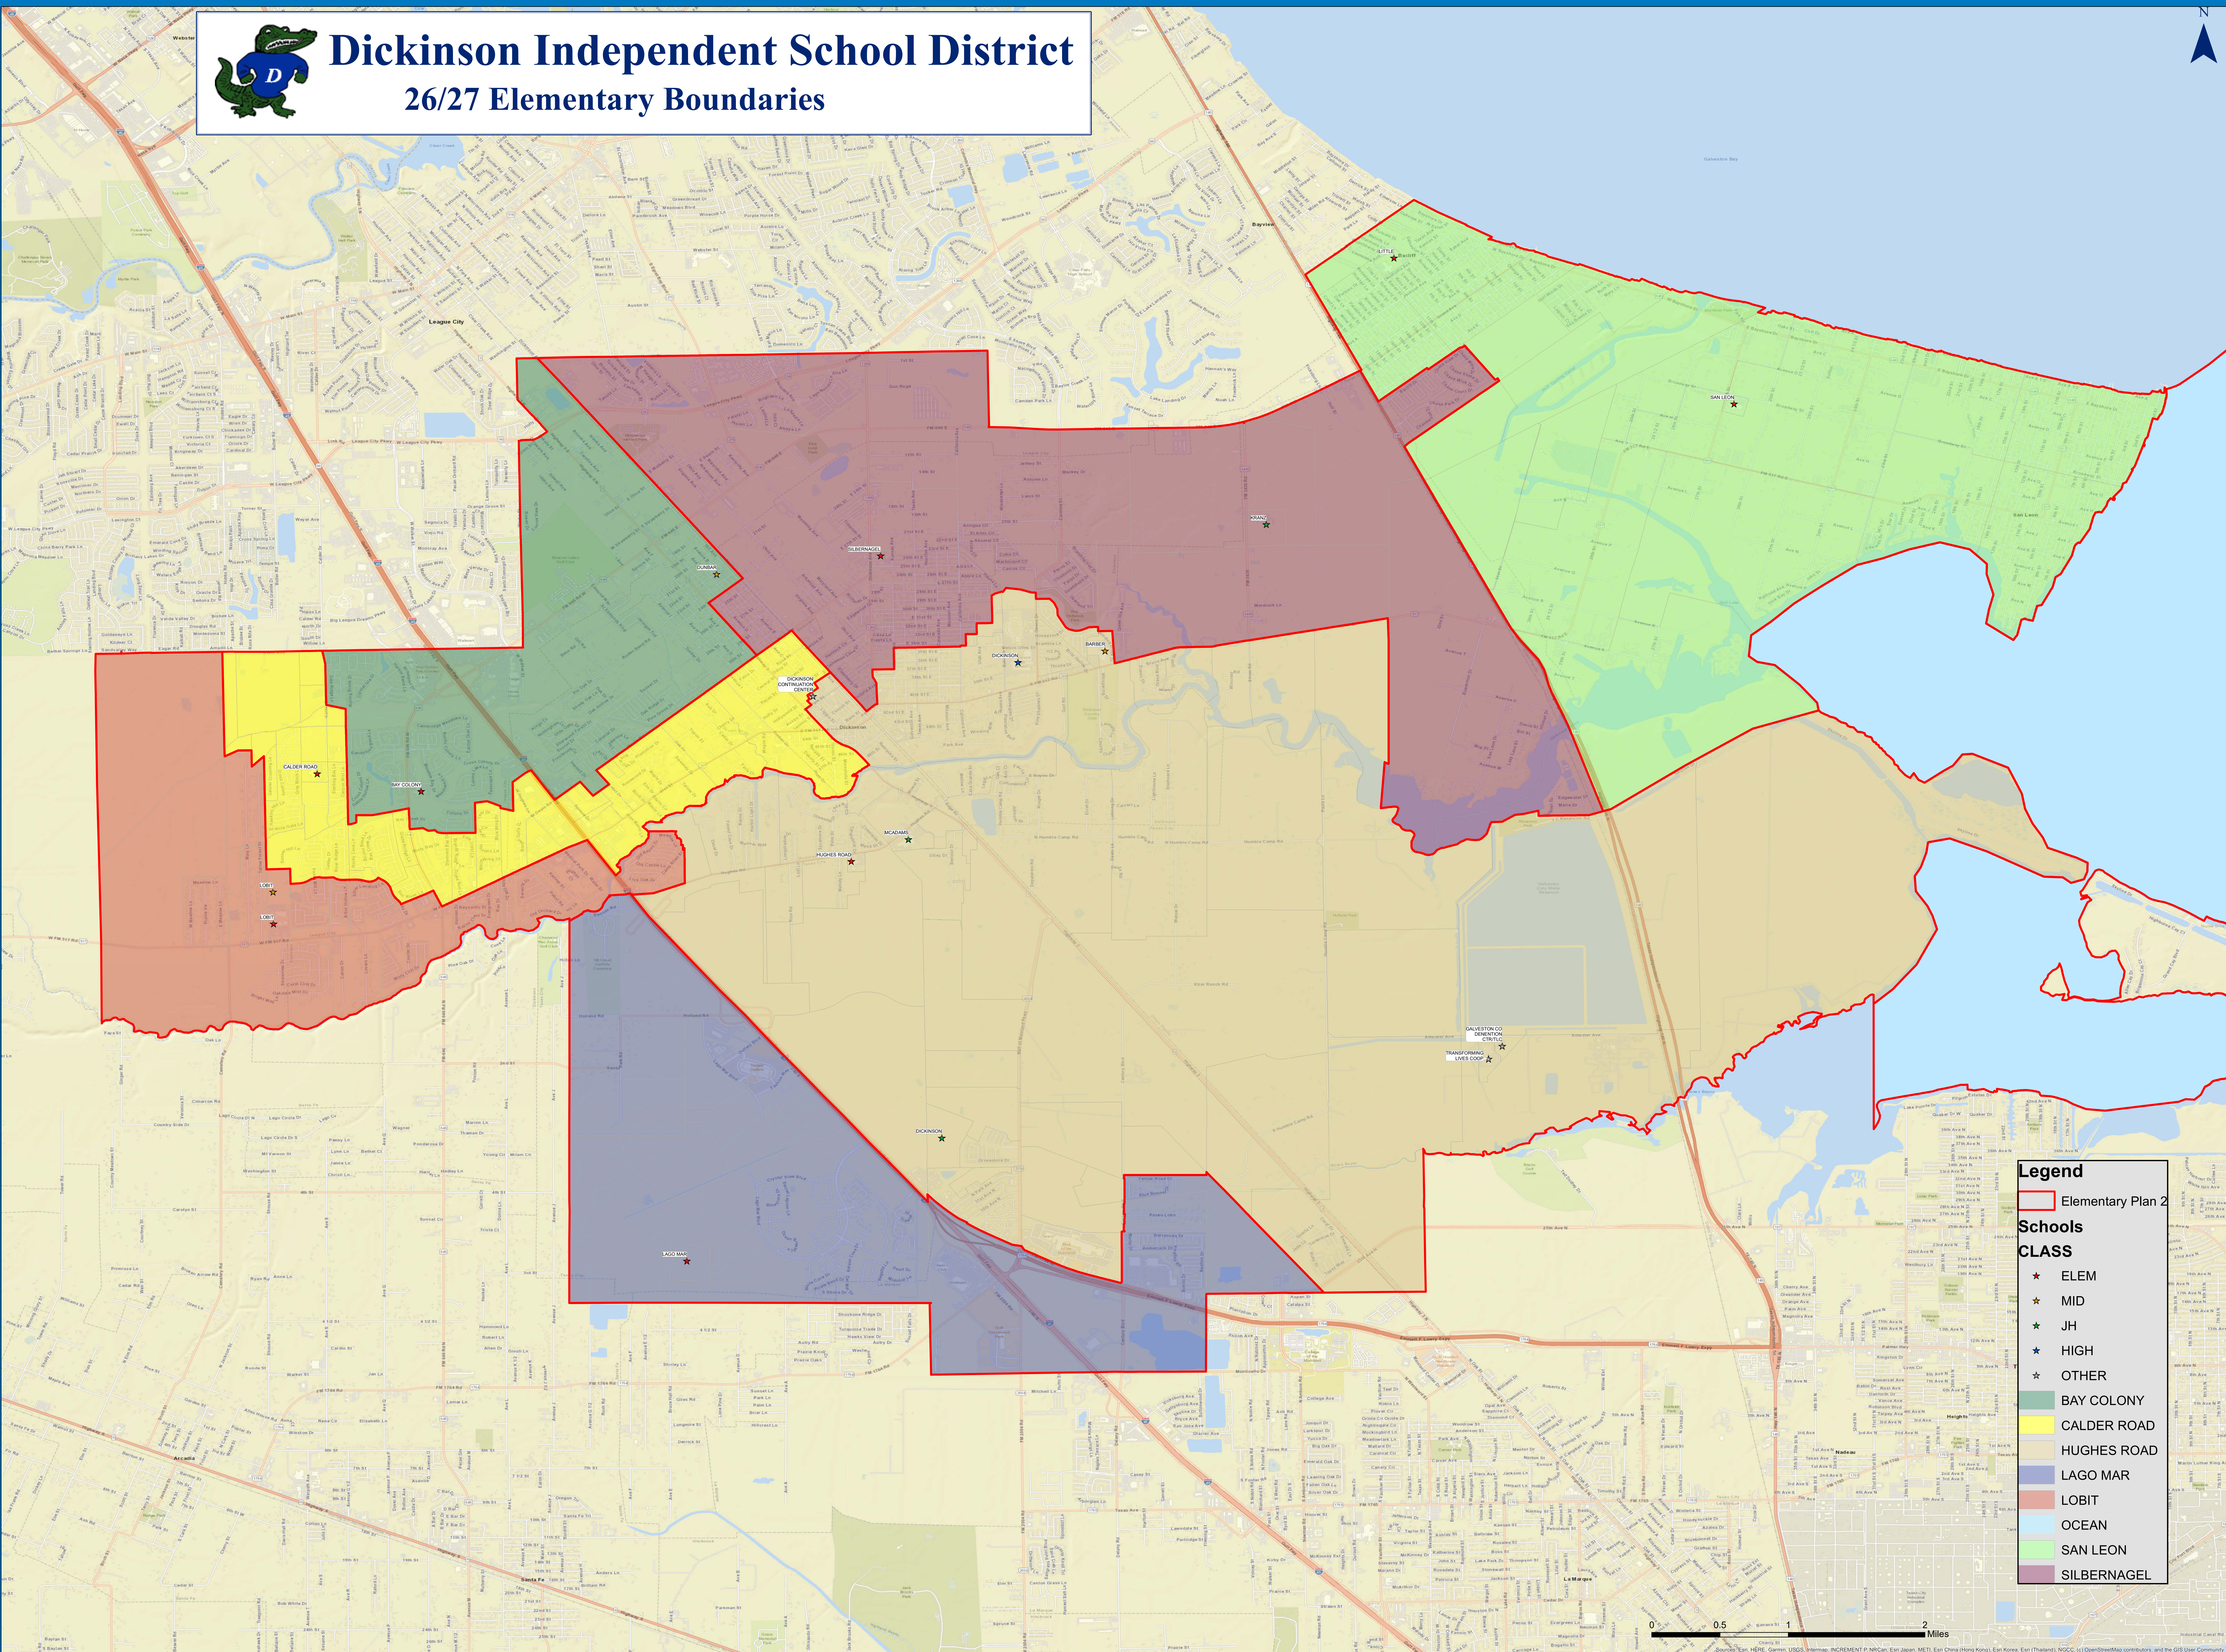

Dickinson Independent School District

26/27 Elementary Boundaries

Legend

- Elementary Plan 2

Schools CLASS

- ELEM
- MID
- JH
- HIGH
- OTHER

Schools

- BAY COLONY
- CALDER ROAD
- HUGHES ROAD
- LAGO MAR
- LOBIT
- OCEAN
- SAN LEON
- SILBERNAGEL